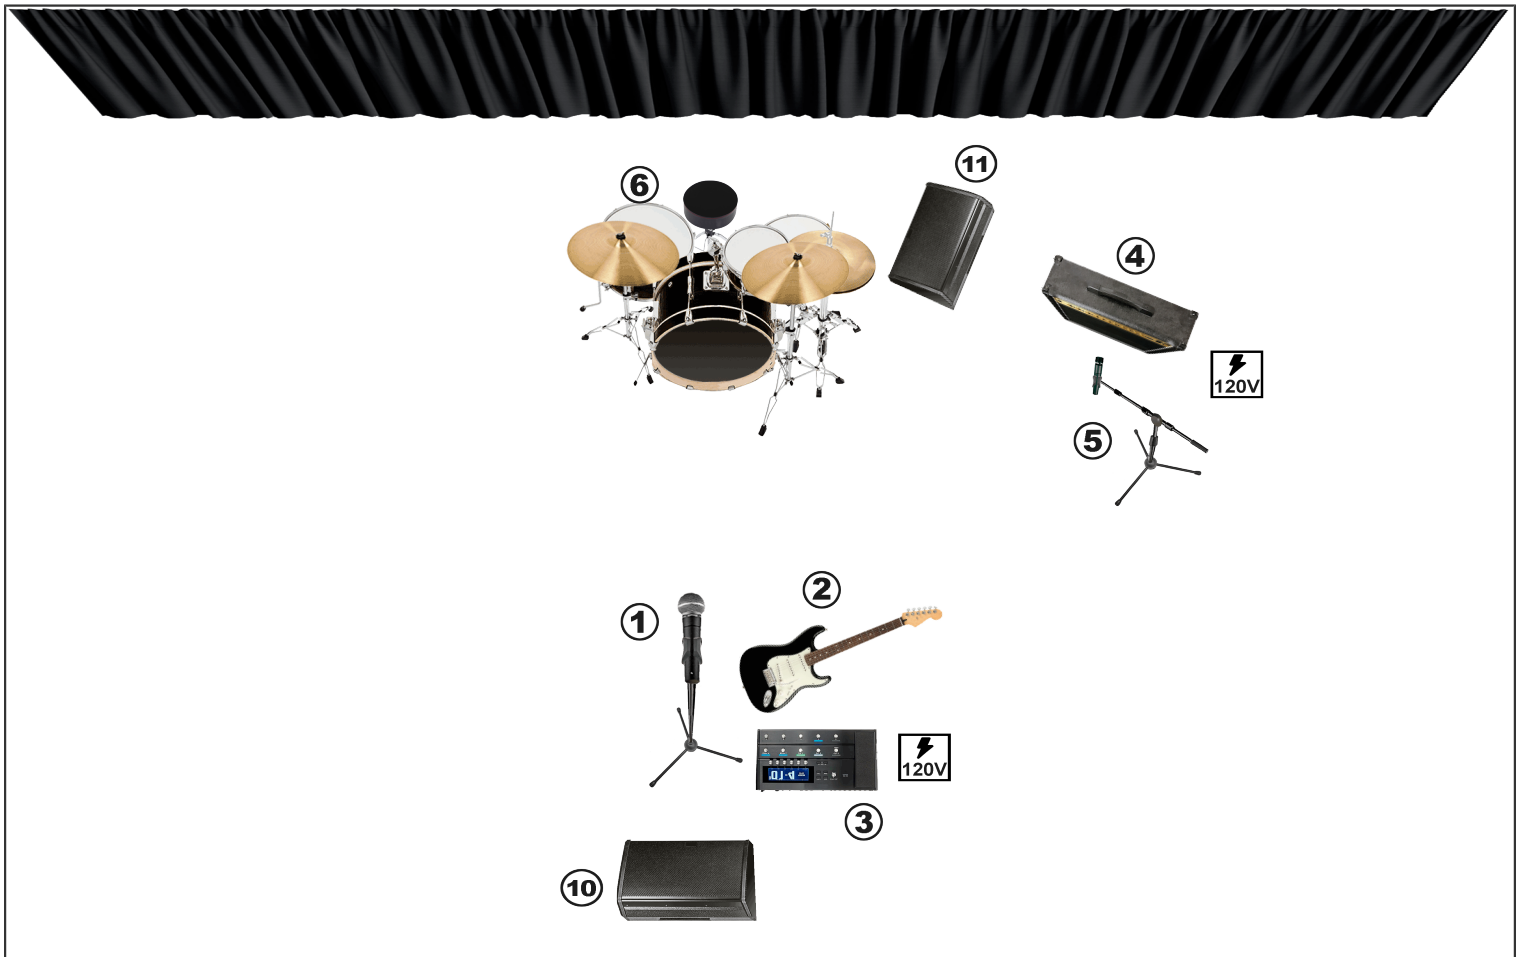

Gigi Marie Stage Plot

1 Female Vocal Mic

2 Lead Guitar

3 Pedal Board

4 Combo Amp

5 Instrument/Amp Mic

6 Drum Kit

10 Monitor 1

11 Monitor 2